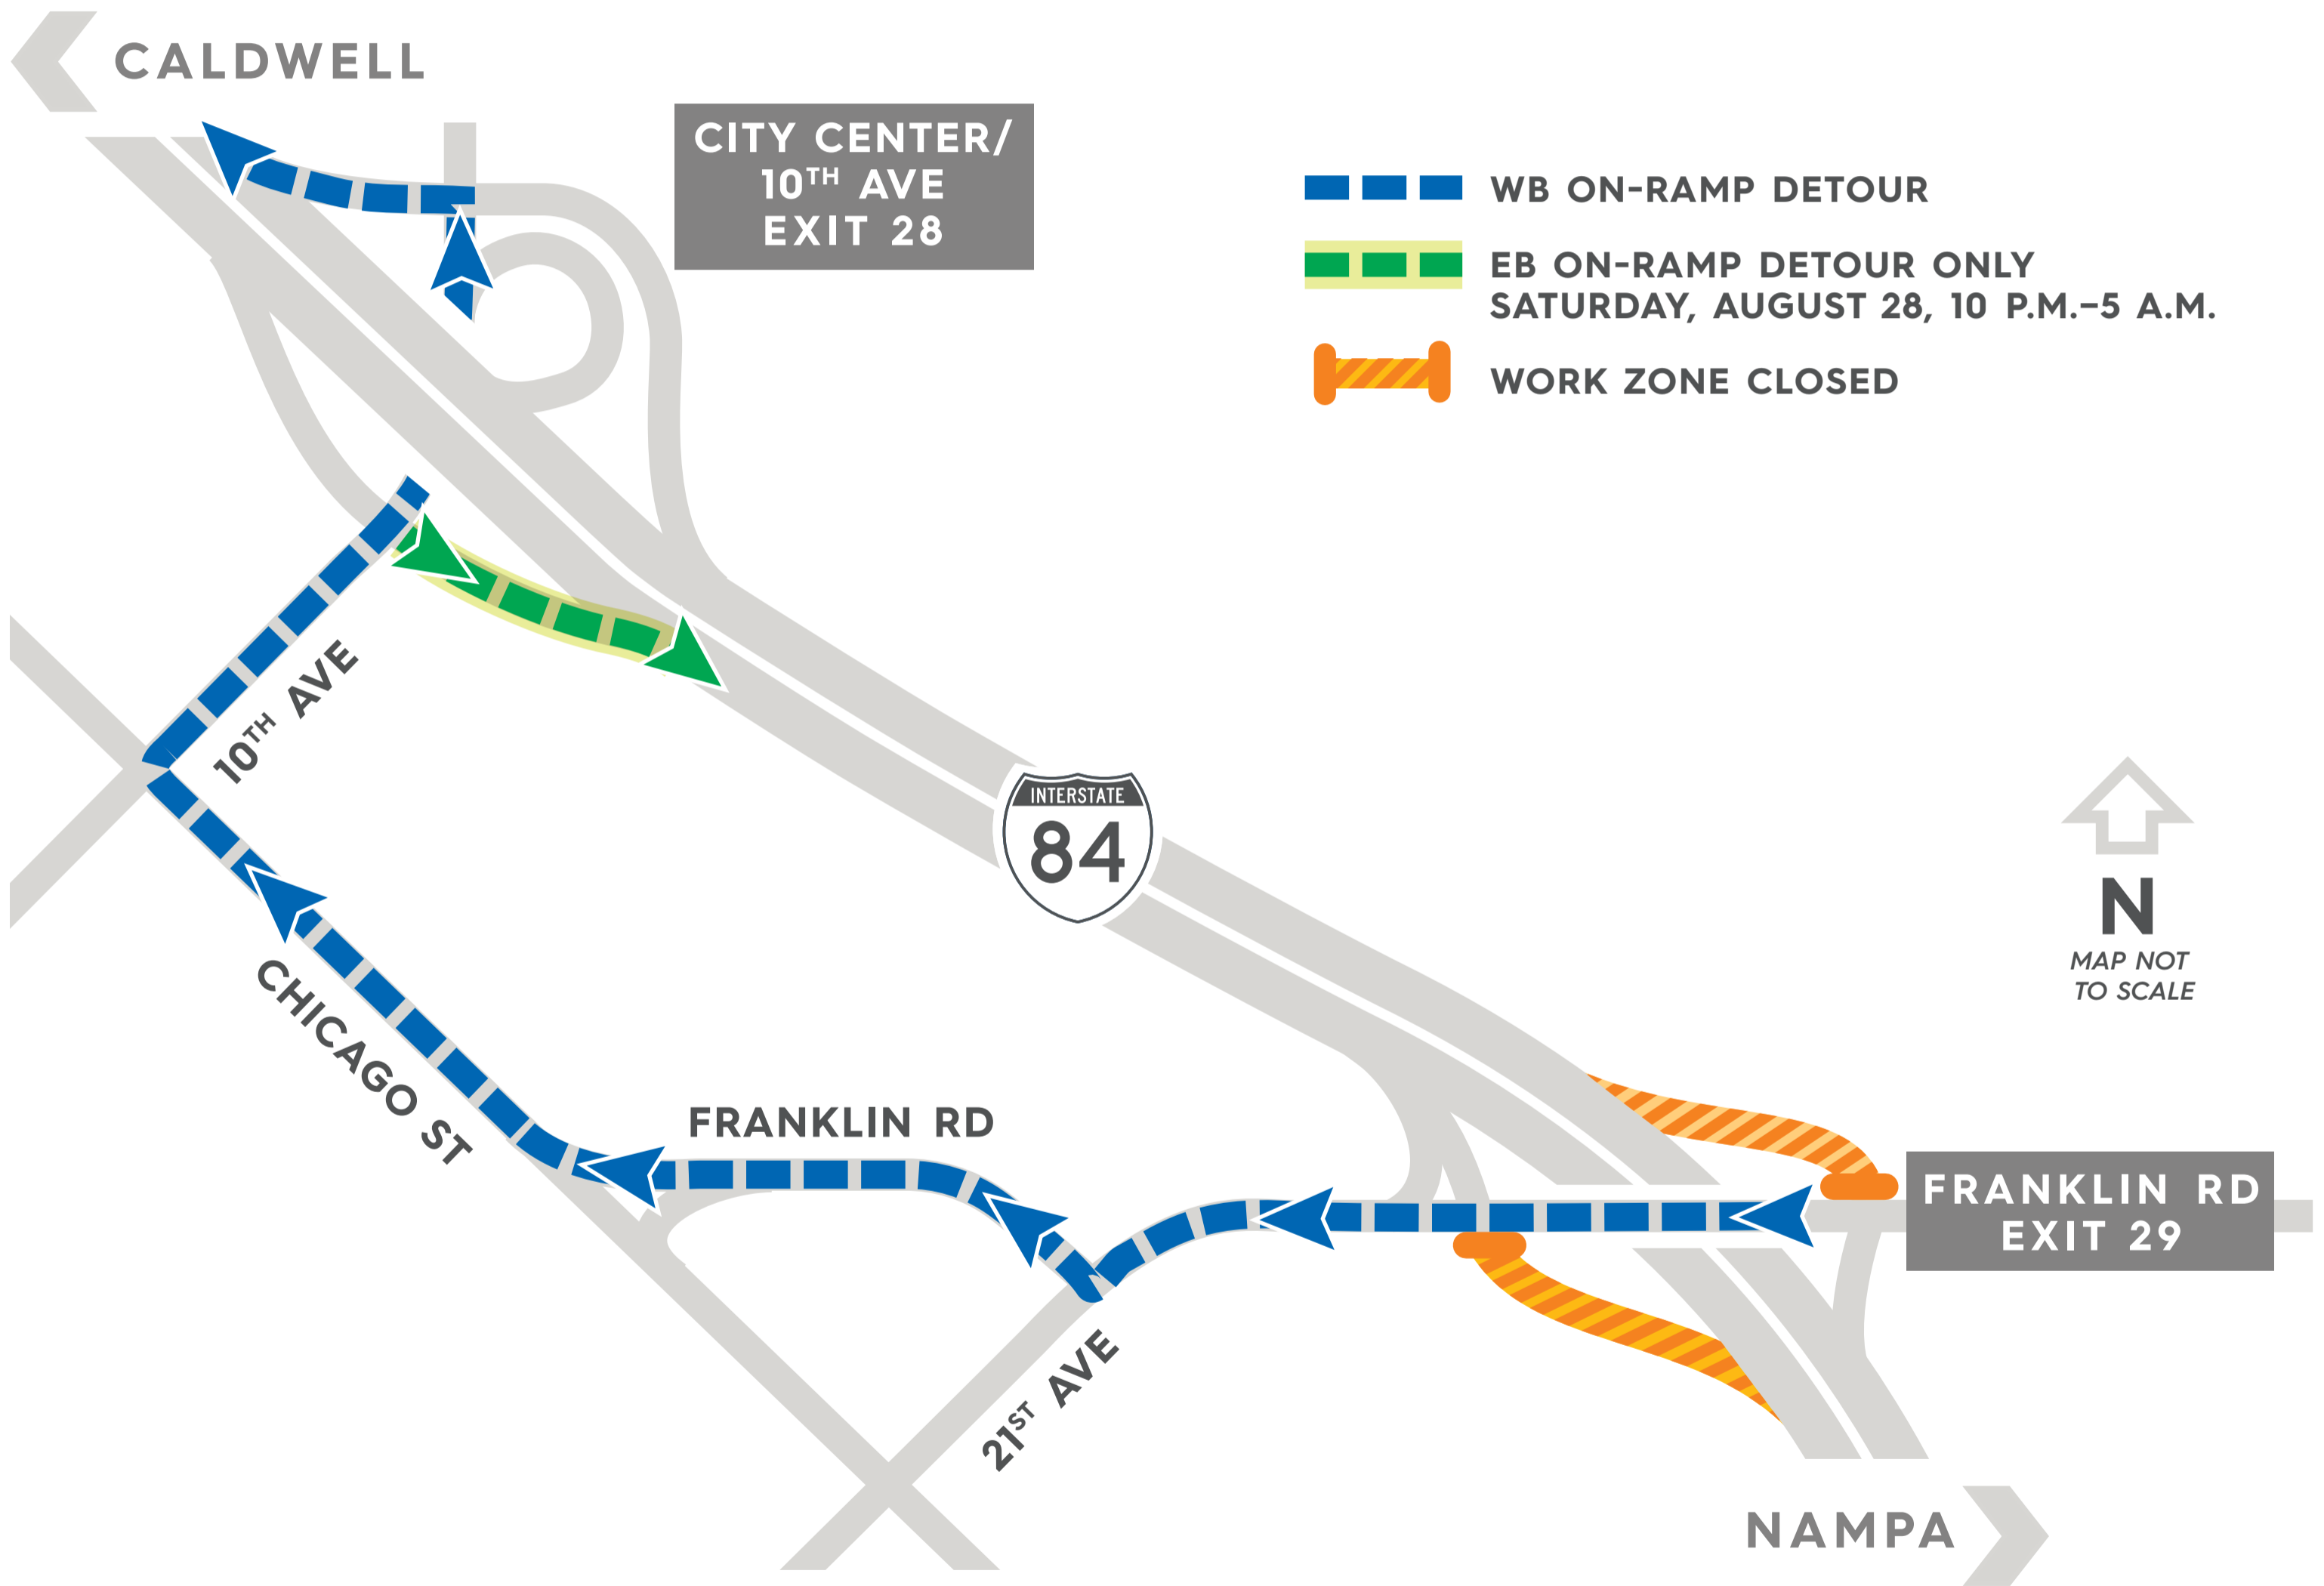

FRANKLIN ROAD >>> KARCHER ROAD

FRANKLIN INTERCHANGE RAMP CLOSURES

FRIDAY, AUGUST 27 AT 10 P.M.
TO MONDAY AUGUST 30 AT 5 A.M.

VISIT ITDPROJECTS.ORG/84CORRIDOR
TEXT 1-866-ITD-84CC
EMAIL 84CORRIDOR@ITD.IDAHO.GOV
CALL (208) 334-8002
EN ESPAÑOL (208) 334-8152

FRANKLIN ROAD >>>> **KARCHER ROAD**

WESTBOUND OFF-RAMP CLOSED

**MONDAY, AUGUST 30 AT 10 P.M.
TO TUESDAY AUGUST 31 AT 5 A.M.**

VISIT ITDPROJECTS.ORG/84CORRIDOR
TEXT 1-866-ITD-84CC
EMAIL 84CORRIDOR@ITD.IDAHO.GOV
CALL (208) 334-8002
EN ESPAÑOL (208) 334-8152