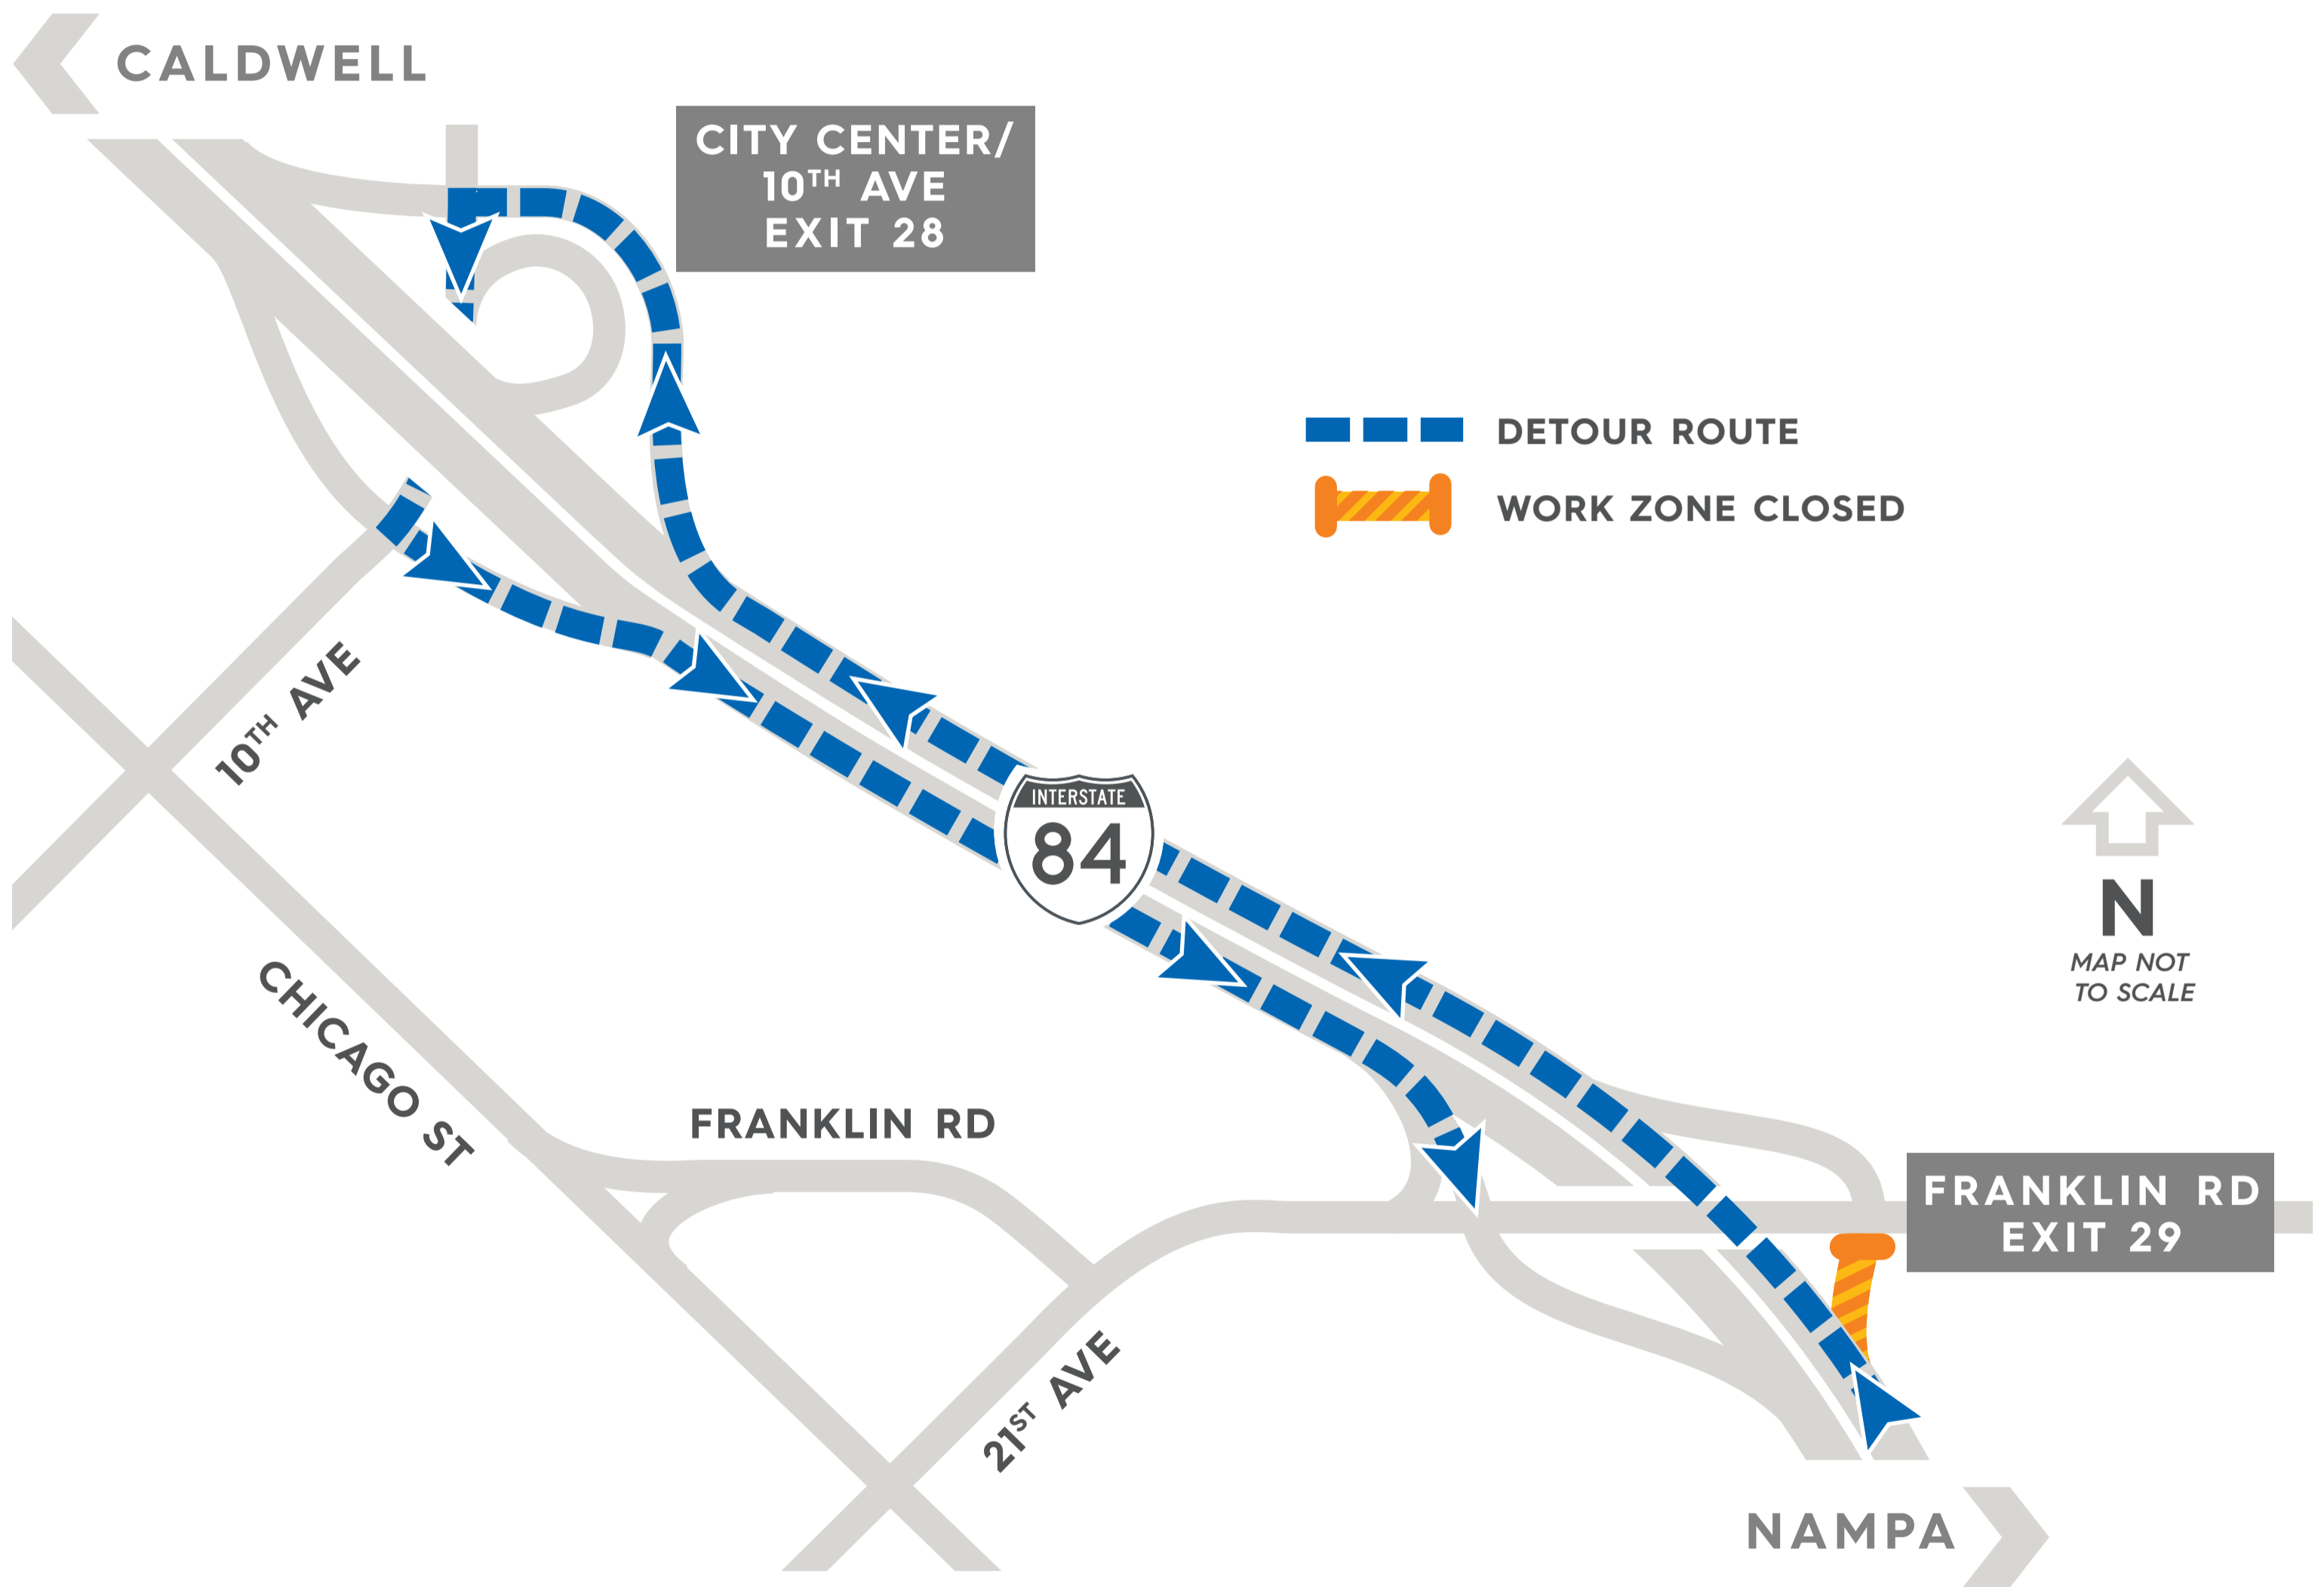

FRANKLIN ROAD >>> KARCHER ROAD

FRANKLIN INTERCHANGE RAMP CLOSURES

FRIDAY, AUGUST 27 AT 10 P.M.
TO MONDAY AUGUST 30 AT 5 A.M.

VISIT ITDPROJECTS.ORG/84CORRIDOR
TEXT 1-866-ITD-84CC
EMAIL 84CORRIDOR@ITD.IDAHO.GOV
CALL (208) 334-8002
EN ESPAÑOL (208) 334-8152

FRANKLIN ROAD >>>> **KARCHER ROAD**

WESTBOUND OFF-RAMP CLOSED

**MONDAY, AUGUST 30 AT 10 P.M.
TO TUESDAY AUGUST 31 AT 5 A.M.**

VISIT ITDPROJECTS.ORG/84CORRIDOR
TEXT 1-866-ITD-84CC
EMAIL 84CORRIDOR@ITD.IDAHO.GOV
CALL (208) 334-8002
EN ESPAÑOL (208) 334-8152